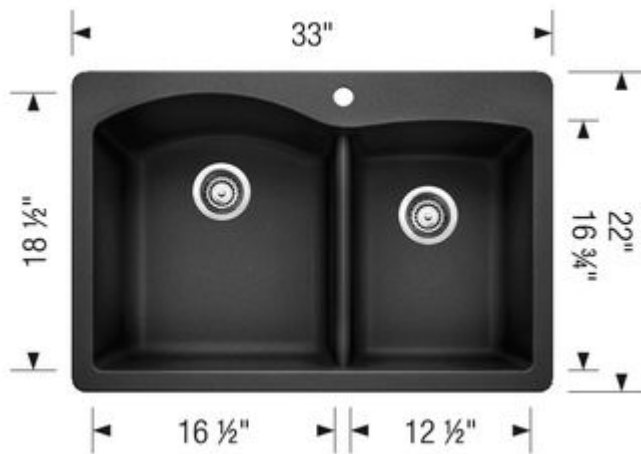

Non porous - dirt and bacteria cannot penetrate the surface of the sink

Rear-positioned drain holes maximize usable bowl and cabinet storage space

4 Additional knock-out holes for accessories

3 1/2" (90 mm) stainless steel strainers included

Cinder

SILGRANIT®

Main bowl left

Item No. 400059

Spec sheets/DXF

Top View

Scope of supply

3 1/2" (90 mm) stainless steel strainers, template

Design tips

Width of base unit : 915 mm

Bowl depth: 9 1/2" (240 mm) / 8" (205 mm)

Depending on cabinet construction, a different cabinet size may be required. Consult the cabinet manufacturer

Faucets

BLANCO MAESTRO II