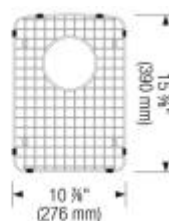

Stainless Steel Sink Grid

406491