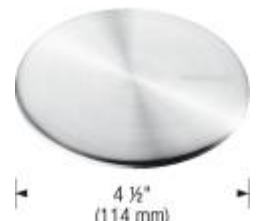

3/2" CapFlow strainer cover
Stainless steel (fits all BLA
strainers)

517666