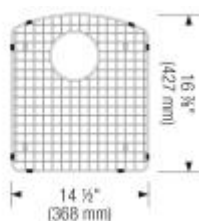

Stainless Steel Sink Grid

406490